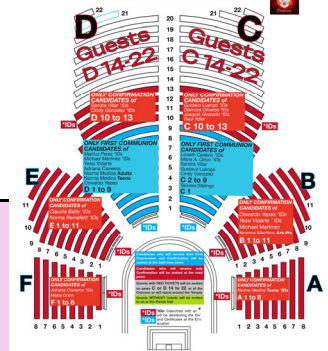

Our Lady of Guadalupe

Confirmation & First Communion Mass 2026 for Teen & Adults

FIRST COMMUNION & CONFIRMATION MASS
PEW DISTRIBUTION

Remember

Rehearsal Wednesday June 3rd @ 700 PM (Be at 645)

Confirmation/First Communion Mass Friday June 5th @ 630 PM (Be at 500 PM)