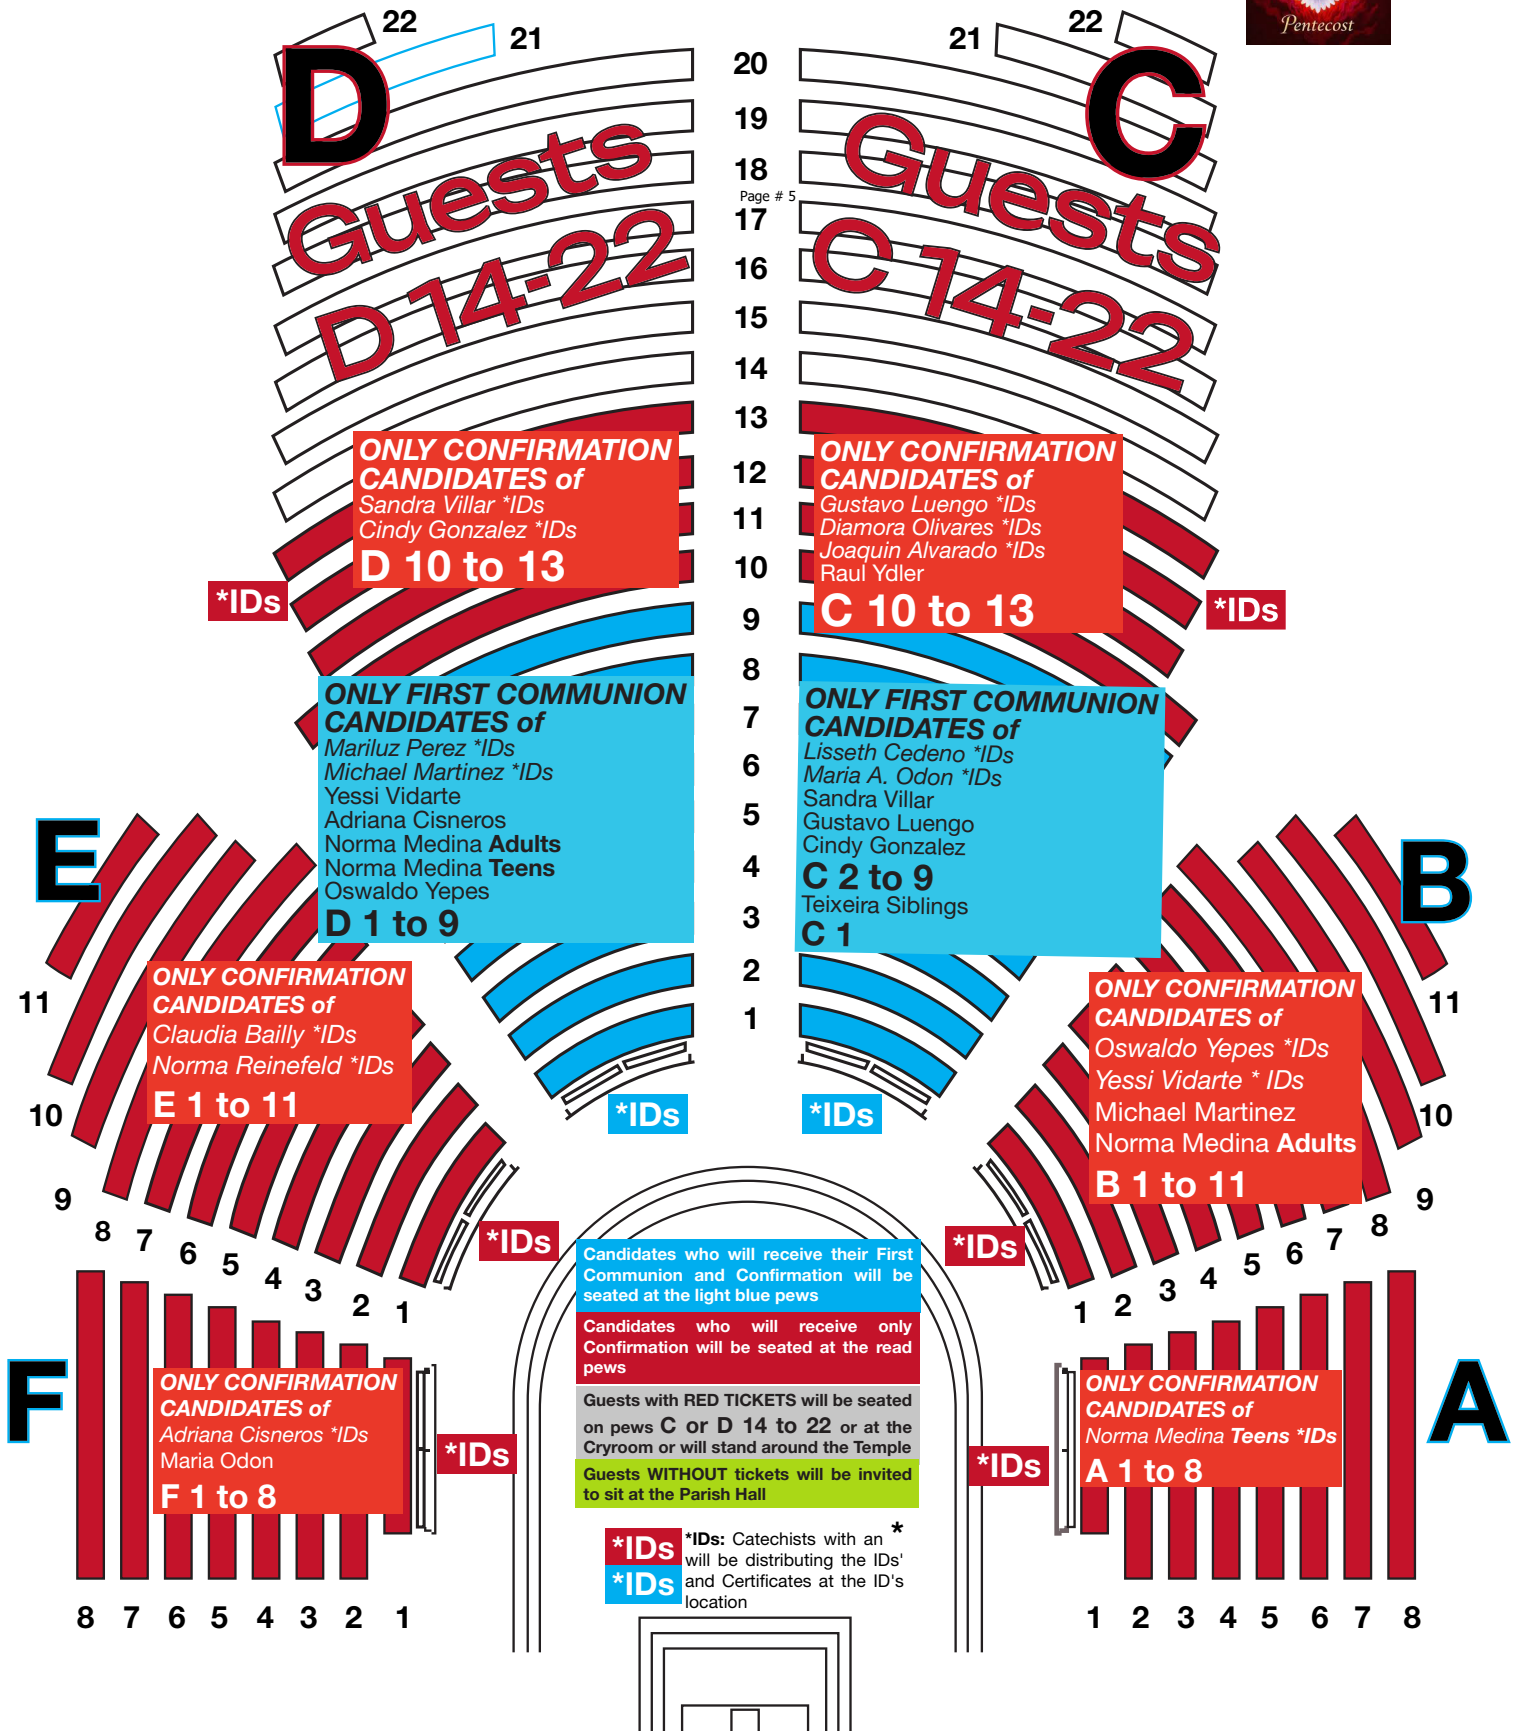

FIRST COMMUNION & CONFIRMATION MASS

PEW DISTRIBUTION

FIRST COMMUNION & CONFIRMATION MASS

PEW DISTRIBUTION

FIRST COMMUNION GROUP

PEWS SECTION C & D

Catechists that will distribute the certificates & IDs
LISETH CEDENO & MARIA ODON